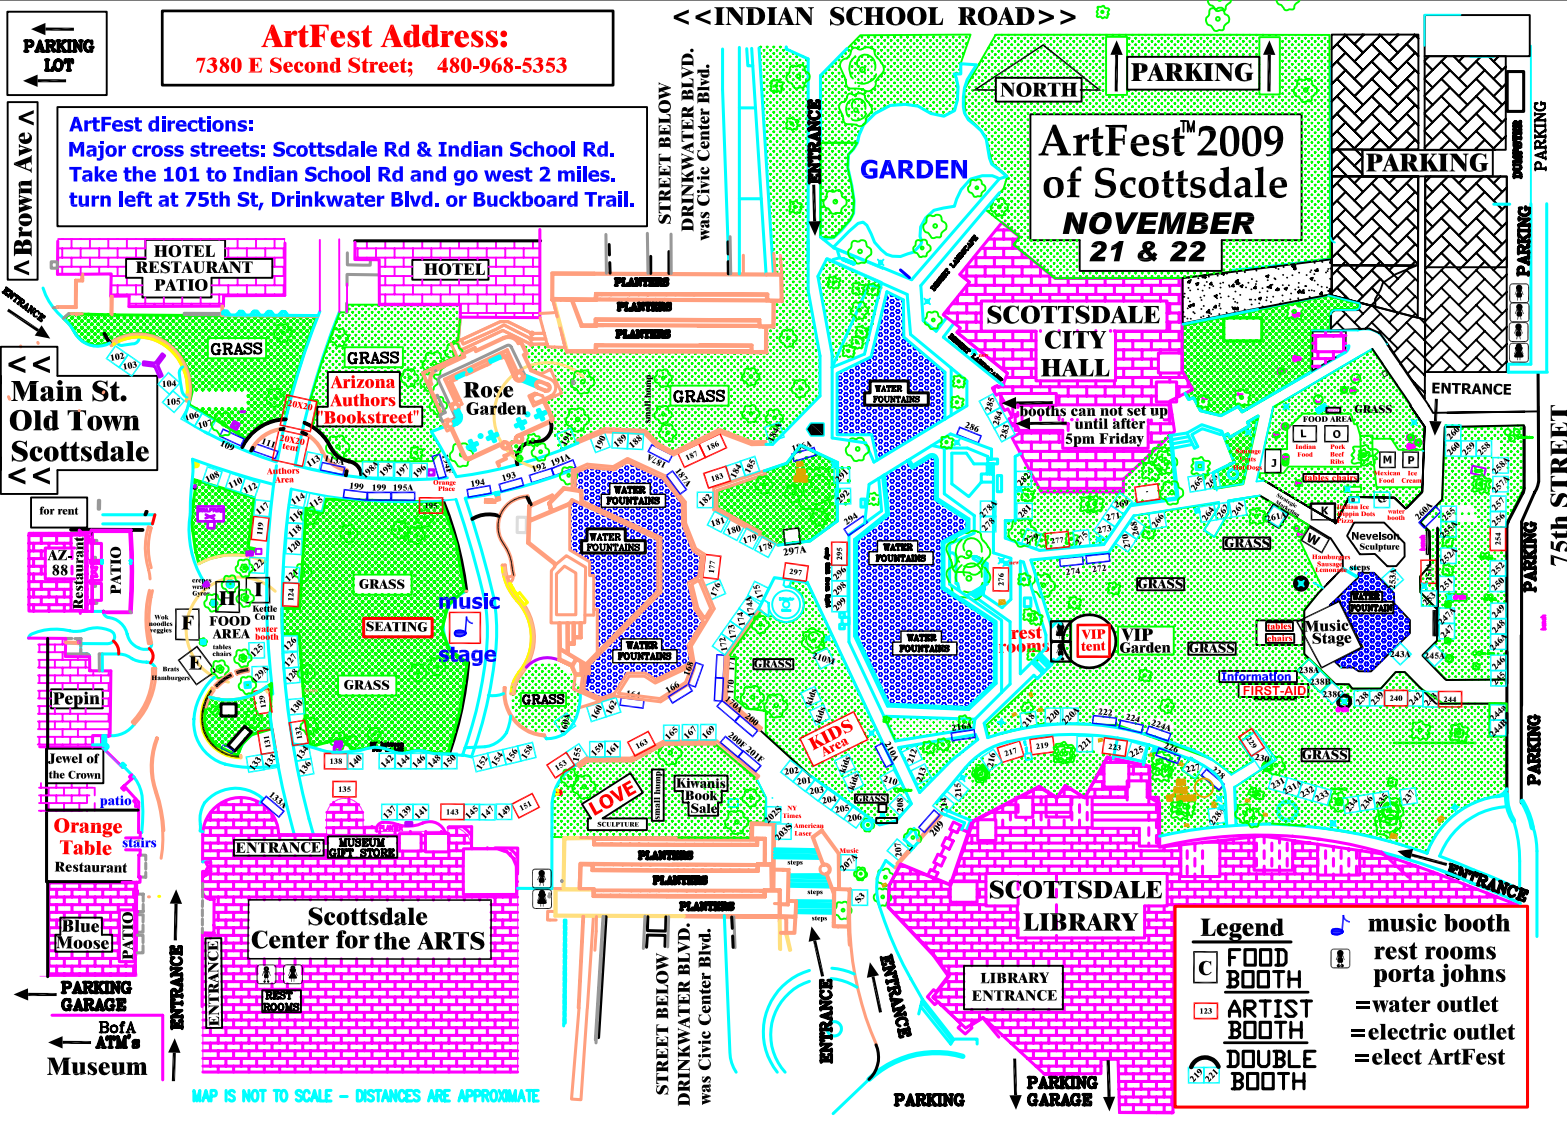

ArtFest Address:
7380 E Second Street; 480-968-5353

ArtFest directions:
Major cross streets: Scottsdale Rd & Indian School Rd.
Take the 101 to Indian School Rd and go west 2 miles.
turn left at 75th St, Drinkwater Blvd. or Buckboard Trail.

<< INDIAN SCHOOL ROAD >>

**ArtFest™ 2009
of Scottsdale
NOVEMBER
21 & 22**

MAP IS NOT TO SCALE - DISTANCES ARE APPROXIMATE

Legend

- FOOD BOOTH
- ARTIST BOOTH
- DOUBLE BOOTH
- music booth
- rest rooms
- porta johns
- =water outlet
- =electric outlet
- =elect ArtFest